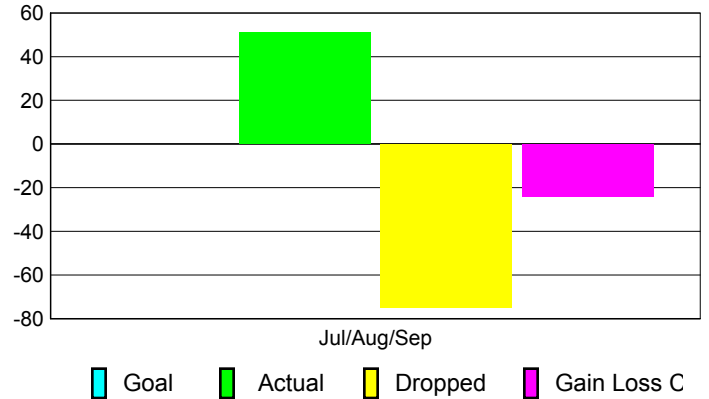

Membership Results 2010-2011

Goal, New, Dropped, Gain/Loss